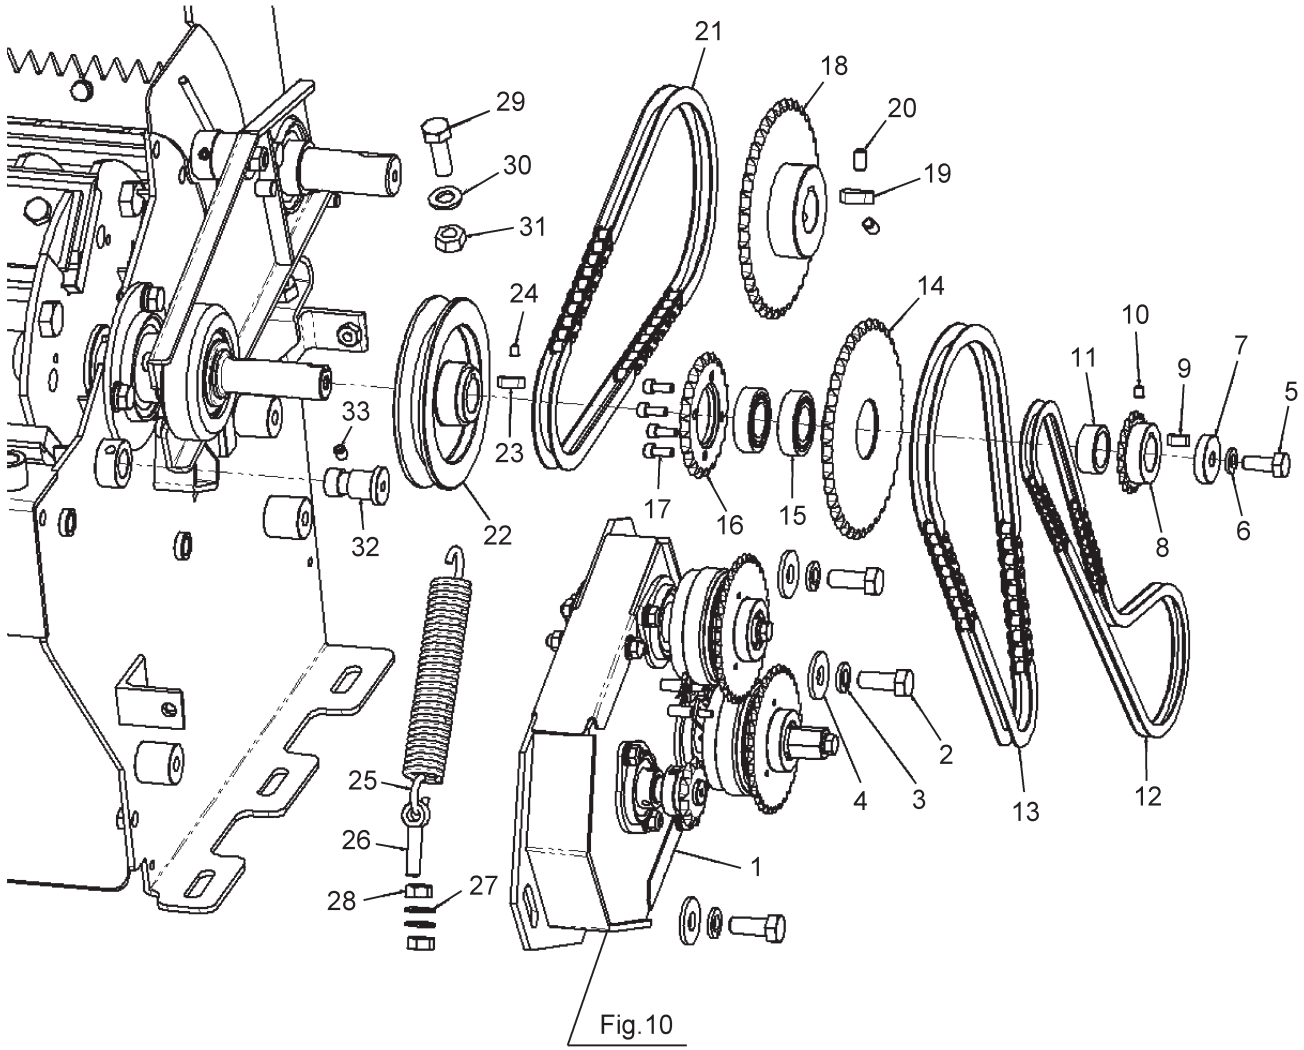

6. HN-132B-EU
 COLUMN (Right Side), TENSION ARM, SCREEN

Ref. No.	Parts No.	Parts Name	Q'ty	Remarks
6-1	429861	Screen Ass'y	1	24mm Incl.2-5
6-2	429919	Screen Comp.	1	24mm
6-3	429920	Stopper Comp.	4	
6-4	429921	Spring	4	
6-5	429922	E-Ring	4	E10
6-6	429862	Tension Arm Ass'y	1	Incl.7-13
6-7	429913	Tension Arm Comp.	1	
6-8	429914	Shaft	1	
6-9	429915	Tension Roller	1	
6-10	645051	Bolt	2	M10x20-8T
6-11	645052	Spring Washer	2	M10
6-12	429756	Washer	2	
6-13	412232	Bush	2	
6-14	465132	Washer	1	25x44xt4.0
6-15	645204	C-Sharped Snap Ring	1	S25
6-16	649017	Spring	1	
6-17	415227	Wire	1	
6-18	465133	V-Pulley	1	180-3V-3
6-19	465134	Key	1	10x8x30L
6-20	645076	Cap Screw	1	M8x20
6-21	429865	Washer	1	
6-22	645052	Spring Washer	1	M10
6-23	645122	Bolt	1	M10x25-8T
6-24	415197	Bolt	1	M12x35-8T
6-25	429869	Washer	1	13x24xt2.5
6-26	412331	Nut	1	
6-27	429867	Spring	1	
6-28	429868	Eye Bolt	1	M10x45
6-29	465102	Washer	2	10.5x22xt1.6
6-30	646093	Nut	2	M10
6-31	429866	Shaft	1	
6-32	405955	Cap Screw	1	M8x10

7. HN1-132B-EU
COLUMN (Left Side)

Ref. No.	Parts No.	Parts Name	Q'ty	Remarks
7-1	429870	Reduction Gear Unit Ass'y	1	
7-2	412296	Bolt	3	M12x30-8T
7-3	646095	Spring Washer	3	M12
7-4	465122	Washer	3	13.5x35xt3.2
7-5	645122	Bolt	1	M10x25-8T
7-6	645052	Spring Washer	1	M10
7-7	429865	Washer	1	
7-8	429871	Sprocket	1	35B18T0
7-9	429873	Key	1	7x7x15
7-10	405956	Cap Screw	1	M6x8
7-11	429874	Collar	1	
7-12	422453	Chain	1	
7-13	422454	Chain	1	
7-14	429875	Sprocket	1	40B38T
7-15	429876	Bearing	2	#6005 2RS
7-16	429877	Sprocket	1	40A21T
7-17	412550	Bolt	4	M6x15
7-18	429878	Sprocket	1	40B38T
7-19	415181	Key	1	10x8x25
7-20	645076	Cap Screw	2	M8x20
7-21	422455	Chain	1	
7-22	465135	Pulley	1	5.5B1
7-23	645161	Key	1	7x7x20L
7-24	405956	Cap Screw	1	M6x8
7-25	429867	Spring	1	
7-26	429868	Eye Bolt	1	M10x45
7-27	465102	Washer	2	10.5x22xt1.6
7-28	646093	Nut	2	M10
7-29	415197	Bolt	1	M12x35-8T
7-30	429869	Washer	1	13x24xt2.5
7-31	412331	Nut	1	
7-32	429866	Shaft	1	
7-33	405955	Cap Screw	1	M8x10