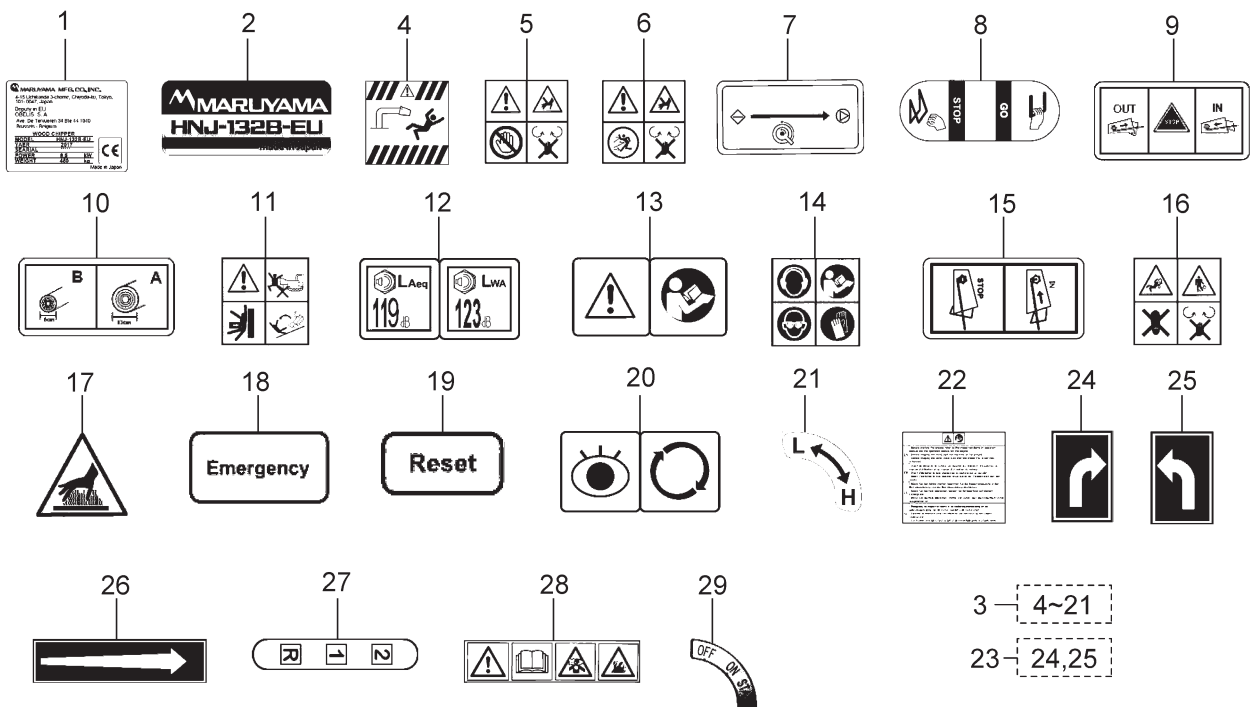

13. HNJ-132B-EU LABEL

3 - 4~21
23 - 24,25

Ref. No.	Parts No.	Parts Name	Q'ty	Remarks
13-1	464235	Label	1	HNJ-132B-EU
13-2	464425	Label	1	HNJ-132B-EU
13-3	464220	Label Set	1	Incl.4-21
13-4	464221	Label	1	
13-5	464222	Label	3	
13-6	464223	Label	2	
13-7	464224	Label	1	
13-8	464225	Label	1	
13-9	464226	Label	1	
13-10	464227	Label	1	
13-11	464228	Label	1	
13-12	464229	Label	1	
13-13	464230	Label	1	
13-14	464231	Label	1	
13-15	464232	Label	2	
13-16	464233	Label	2	
13-17	464234	Label	2	
13-18	464236	Label	1	
13-19	464237	Label	1	
13-20	464238	Label	1	
13-21	464424	Label	1	
13-22	464239	Label	1	
13-23	464884	Label Set	1	Incl.24,25
13-24	464881	Label	1	
13-25	464882	Label	1	
13-26	464883	Label	2	
13-27	464880	Label	1	
13-28	411253	Label	1	
13-29	580369	Label	1