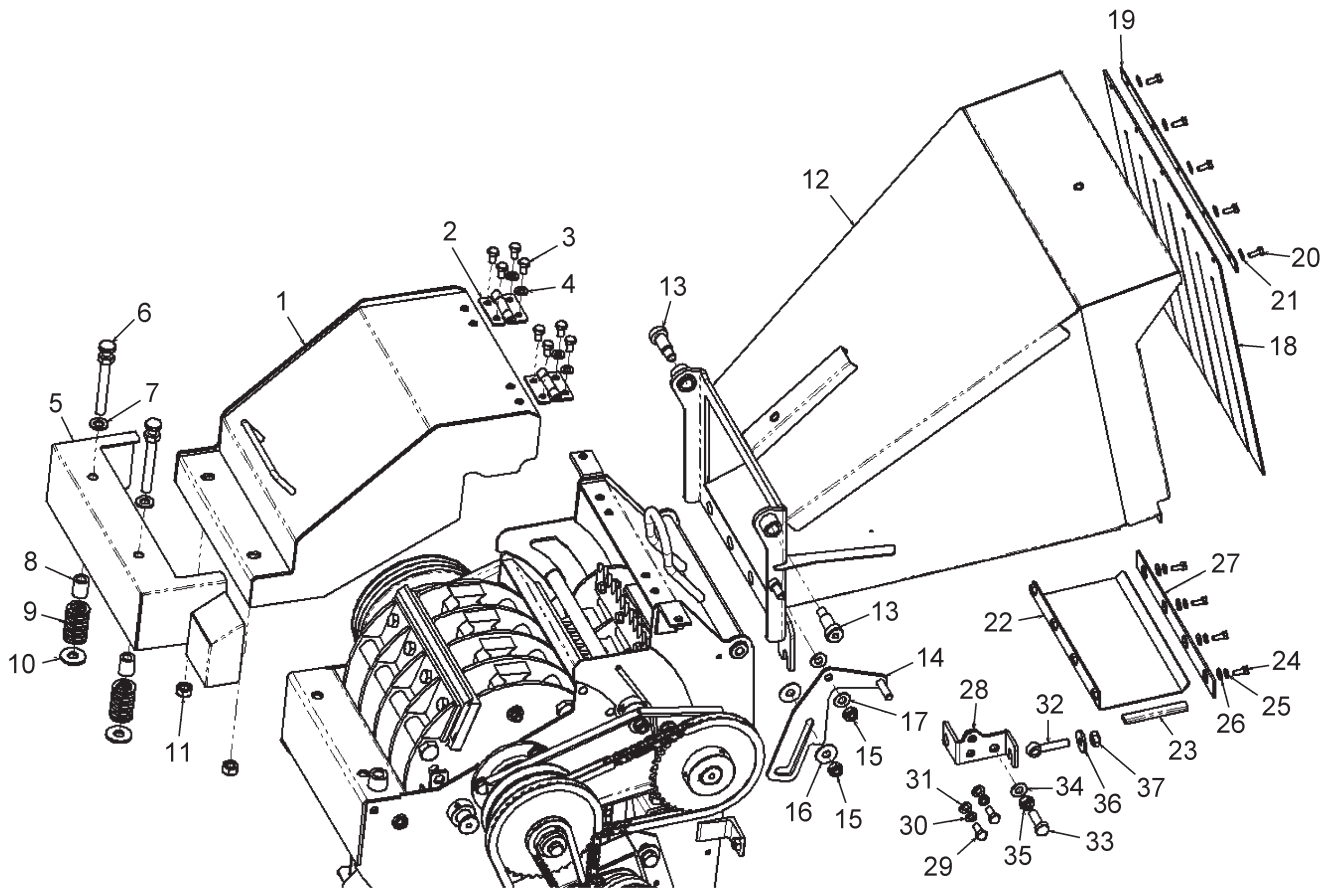

5. HN1-132B-EU
COLUMN (Upper Part)

Ref. No.	Parts No.	Parts Name	Q'ty	Remarks
5-1	465117	Cover Comp.	1	
5-2	639618	Hinge	2	
5-3	645192	Bolt	8	M8x15
5-4	645049	Washer	4	M8
5-5	465118	Cover Stopper Comp.	1	
5-6	465119	Bolt	2	
5-7	429869	Washer	2	13x24xt2.5
5-8	465120	Collar	2	
5-9	465121	Spring	2	
5-10	465122	Washer	2	13.5x35xt3.2
5-11	645063	U-Nut	2	UN M12
5-12	465123	Chute Comp.	1	
5-13	429858	Bolt	2	
5-14	465124	Stopper Comp.	1	
5-15	645057	U-Nut	2	UN10
5-16	429756	Washer	2	
5-17	465102	Washer	2	10.5x22xt1.6
5-18	465125	Tray Curtain	1	
5-19	465126	Curtain Stopper	1	
5-20	646104	Bolt	5	
5-21	465127	Washer	5	6.4x16xt1.0
5-22	429860	Engine Hood Comp.	1	
5-23	465128	Packing	1	
5-24	646104	Bolt	4	
5-25	645197	Spring Washer	4	M6
5-26	465127	Washer	4	6.4x16xt1.0
5-27	465129	Buffer	1	
5-28	465130	Base Comp.	1	
5-29	645054	Bolt	2	M8x20-8T
5-30	645048	Spring Washer	2	M8
5-31	645049	Washer	2	M8
5-32	412414	Eye Bolt	1	M10x50
5-33	465131	Bolt	1	M10x35-8T
5-34	465102	Washer	1	10.5x22xt1.6
5-35	646093	Nut	1	M10
5-36	429756	Washer	1	
5-37	645057	U-Nut	1	UN10