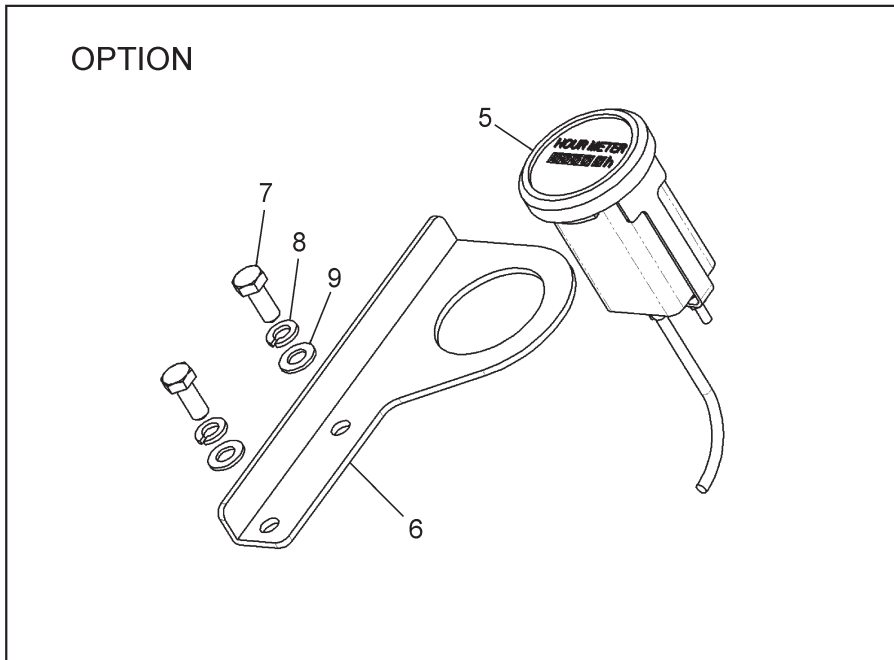

17. HNJ-132B-EU
ACCESSORIES, OPTION

Ref. No.	Parts No.	Parts Name	Q'ty	Remarks
17-1	422447	Gauge	1	No Illustrations
17-2	638652	Box Spanner	1	No Illustrations
17-3	577241	Screw Driver	1	No Illustrations
17-4	464204	Instruction Manual	1	HNJ-132B-EU
17-5	465189	Hour Meter	1	
17-6	465190	Bracket	1	
17-7	645054	Bolt	2	M8x20-8T
17-8	645048	Spring Washer	2	M8
17-9	645049	Washer	2	M8