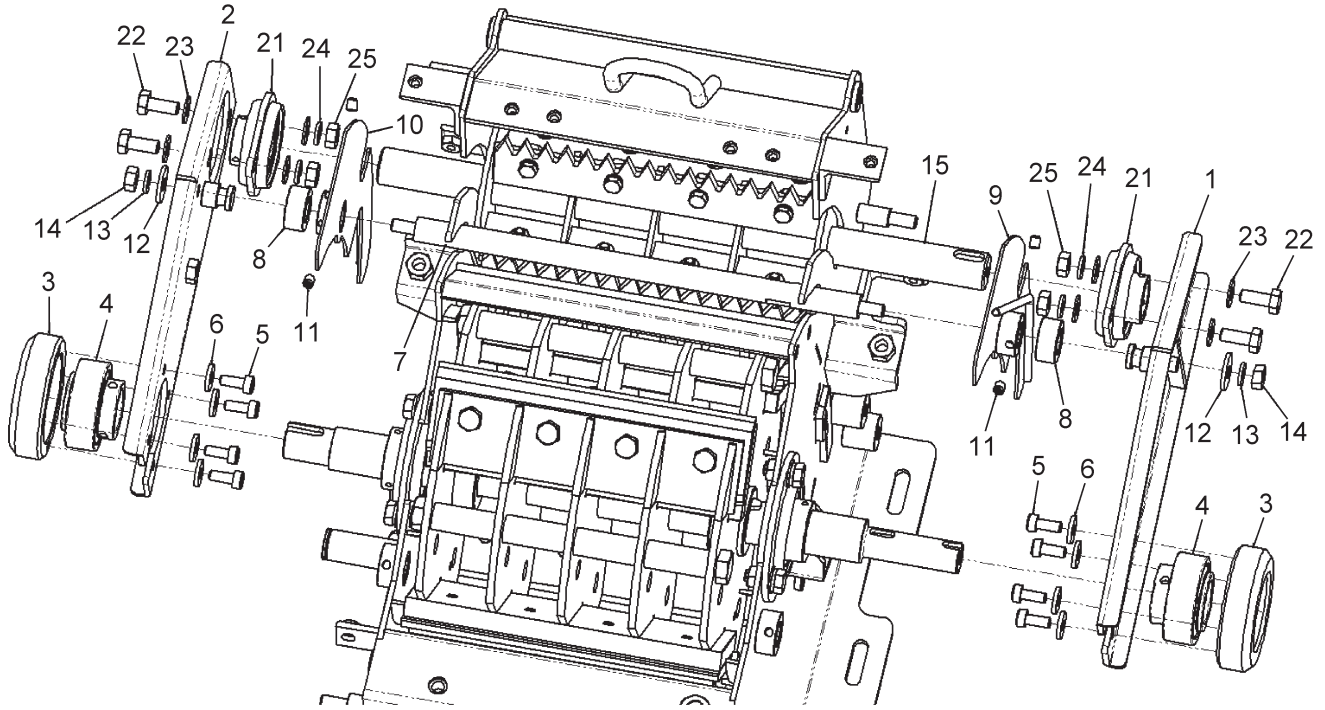

8. HN-132B-EU
FEED ARM, FEED ROLLER

Ref. No.	Parts No.	Parts Name	Q'ty	Remarks
8-1	465136	Arm (L)	1	
8-2	465137	Arm (R)	1	
8-3	465138	Arm Housing	2	
8-4	429883	Bearing	2	FYH RB207
8-5	465139	Cap Screw	8	M8x20
8-6	465140	Washer	8	9x22xt3.2
8-7	465141	Stabilizer	1	
8-8	465142	Collar	2	
8-9	429892	Side Cover Comp (L)	1	
8-10	429891	Side Cover Comp (R)	1	
8-11	405955	Cap Screw	4	M8x10
8-12	429756	Washer	2	
8-13	645052	Spring Washer	2	M10
8-14	646093	Nut	2	M10
8-15	429894	Roller Ass'y	1	Incl.16-20
8-16	429916	Roller Comp.	1	
8-17	429917	Blade A	2	
8-18	429918	Blade B	2	
8-19	645050	Bolt	16	M8x20-8T
8-20	645048	Spring Washer	16	M8
8-21	465143	Bearing	2	SBPFL206
8-22	645122	Bolt	4	M10x25-8T
8-23	465102	Washer	8	10.5x22xt1.6
8-24	645052	Spring Washer	4	M10
8-25	646093	Nut	4	M10