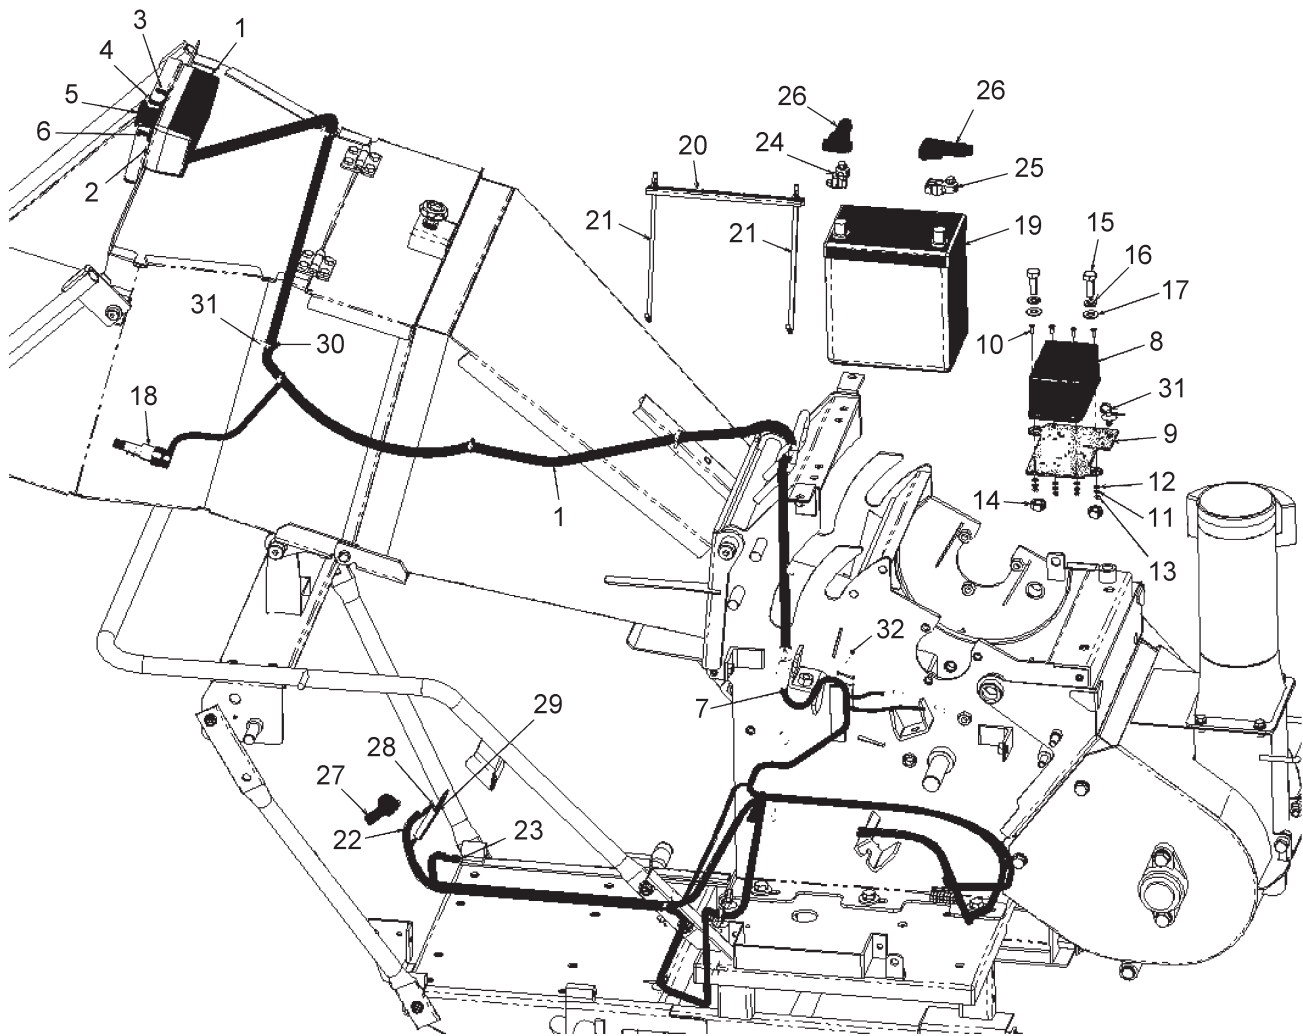

11. HN1-132B-EU
ELECTRICAL PARTS

Ref. No.	Parts No.	Parts Name	Q'ty	Remarks
11-1	465160	Switch Box	1	Incl.2-6
11-2	465161	Display	1	
11-3	465162	Switch	1	Roller Change
11-4	465163	Switch	1	Reset
11-5	465164	Switch	1	Mode Change
11-6	412325	Switch	1	
11-7	465165	Wire Harness	1	
11-8	465166	Micro Computer Unit	1	
11-9	412330	Plate	1	
11-10	412333	Screw	4	M4x12
11-11	412335	Spring Washer	4	M4
11-12	412336	Washer	4	4.3x8x0.8
11-13	412334	Nut	4	M4
11-14	412331	Nut	2	
11-15	465167	Bolt	2	M10x30-8T
11-16	645052	Spring Washer	2	M10
11-17	465102	Washer	2	10.5x22xt1.6
11-18	465168	Safety Switch	1	
11-19	646106	Battery	1	40B19R
11-20	412346	Battery Flame	1	
11-21	412347	Adjuster Bolt	2	
11-22	415243	Battery Cable (+)	1	
11-23	412559	Battery Cable (-)	1	
11-24	412343	Battery Terminal (+)	1	
11-25	412345	Battery Terminal (-)	1	
11-26	412363	Terminal Cover	1	
11-27	465169	Cap	1	
11-28	415185	Fuse	1	3A250V
11-29	465170	Fuse	1	6x30
11-30	465171	Cable Clip	5	
11-31	412328	Screw	5	M4x8
11-32	412365	Cable Tie	13