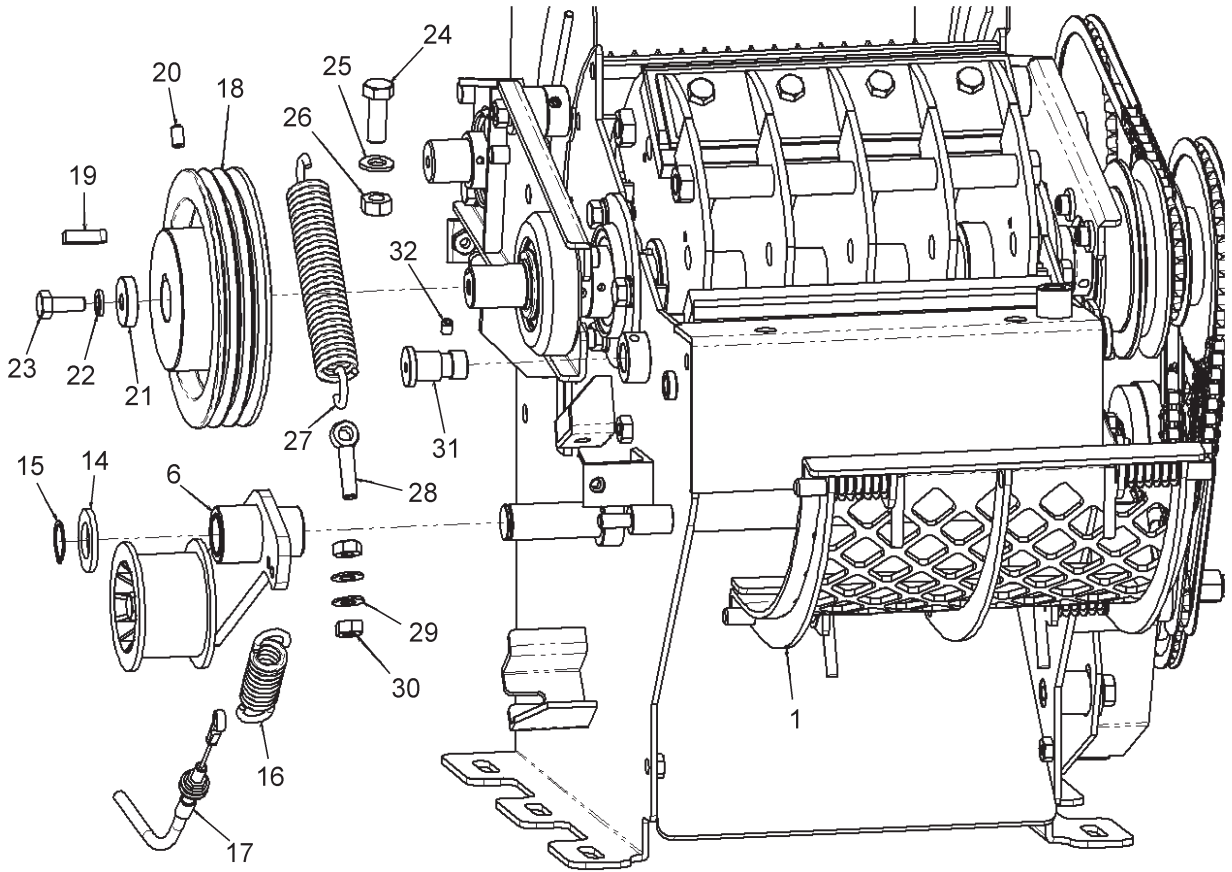

6. HN-132B-EU
COLUMN (Right Side), TENSION ARM, SCREEN

Ref. No.	Parts No.	Parts Name	Q'ty	Remarks
6-1	429861	Screen Ass'y	1	24mm Incl.2-5
6-2	429919	Screen Comp.	1	24mm
6-3	429920	Stopper Comp.	4	
6-4	429921	Spring	4	
6-5	429922	E-Ring	4	E10
6-6	429862	Tension Arm Ass'y	1	Incl.7-13
6-7	429913	Tension Arm Comp.	1	
6-8	429914	Shaft	1	
6-9	429915	Tension Roller	1	
6-10	645051	Bolt	2	M10x20-8T
6-11	645052	Spring Washer	2	M10
6-12	429756	Washer	2	
6-13	412232	Bush	2	
6-14	465132	Washer	1	25x44xt4.0
6-15	645204	C-Sharped Snap Ring	1	S25
6-16	649017	Spring	1	
6-17	415227	Wire	1	
6-18	465133	V-Pulley	1	180-3V-3
6-19	465134	Key	1	10x8x30L
6-20	645076	Cap Screw	1	M8x20
6-21	429865	Washer	1	
6-22	645052	Spring Washer	1	M10
6-23	645122	Bolt	1	M10x25-8T
6-24	415197	Bolt	1	M12x35-8T
6-25	429869	Washer	1	13x24xt2.5
6-26	412331	Nut	1	
6-27	429867	Spring	1	
6-28	429868	Eye Bolt	1	M10x45
6-29	465102	Washer	2	10.5x22xt1.6
6-30	646093	Nut	2	M10
6-31	429866	Shaft	1	
6-32	405955	Cap Screw	1	M8x10