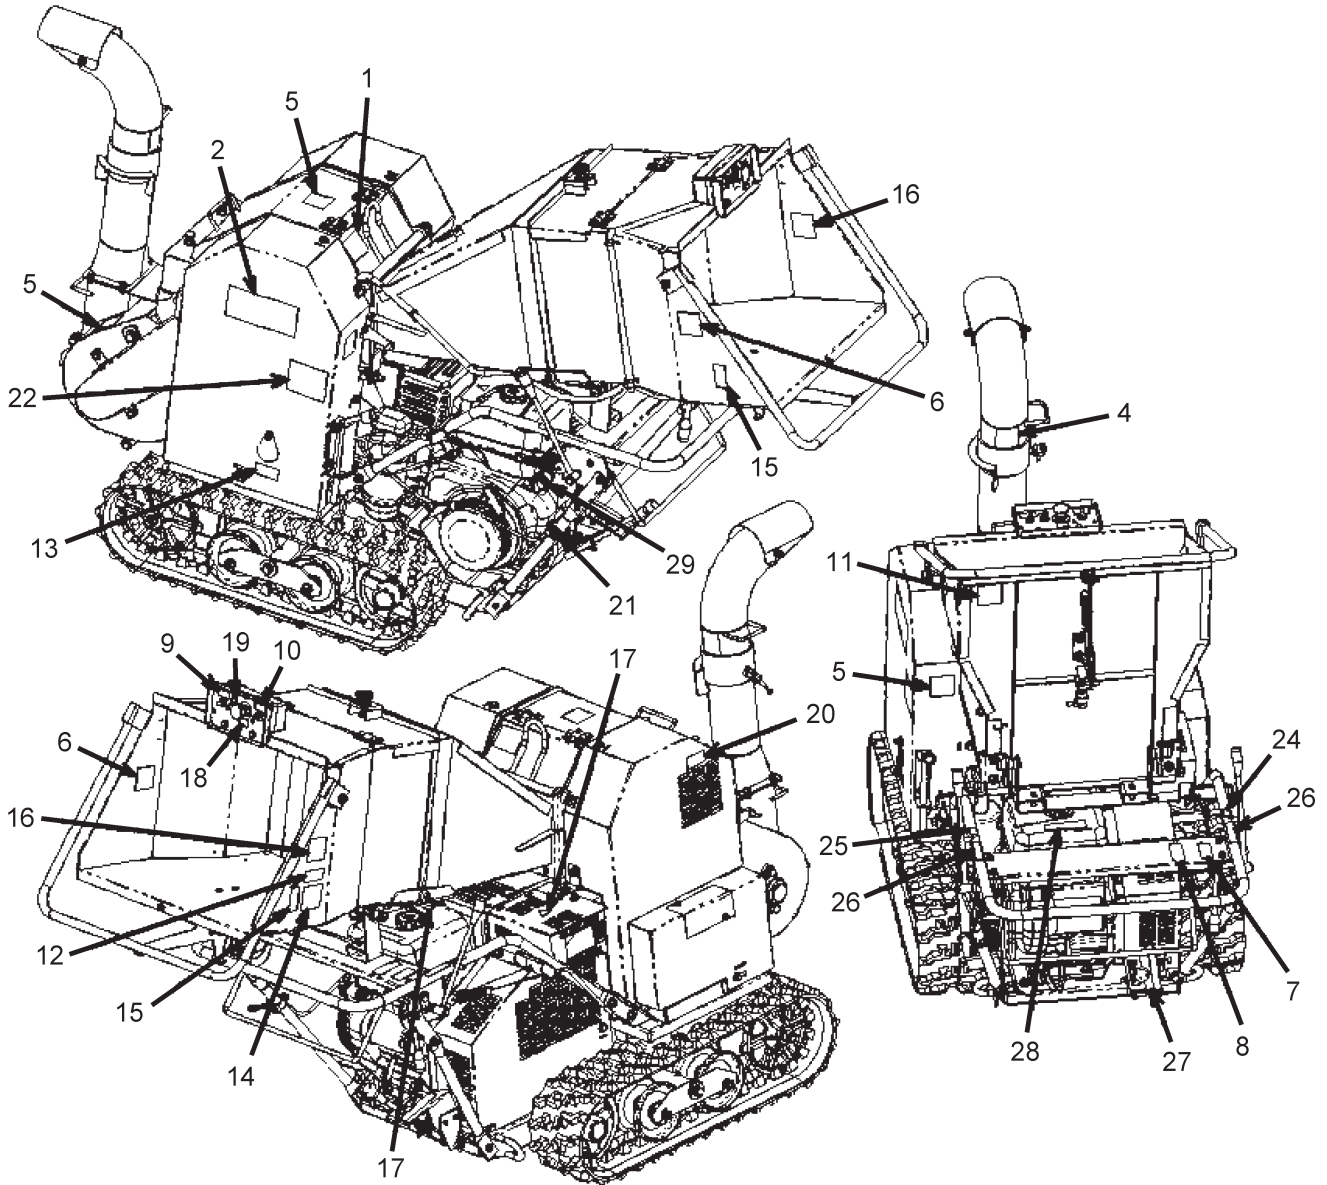

13. HNJ-132B-EU LABEL

3 - 4~21
23 - 24,25

Ref. No.	Parts No.	Parts Name	Q'ty	Remarks
13-1	464235	Label	1	HNJ-132B-EU
13-2	464425	Label	1	HNJ-132B-EU
13-3	464220	Label Set	1	Incl.4-21
13-4	464221	Label	1	
13-5	464222	Label	3	
13-6	464223	Label	2	
13-7	464224	Label	1	
13-8	464225	Label	1	
13-9	464226	Label	1	
13-10	464227	Label	1	
13-11	464228	Label	1	
13-12	464229	Label	1	
13-13	464230	Label	1	
13-14	464231	Label	1	
13-15	464232	Label	2	
13-16	464233	Label	2	
13-17	464234	Label	2	
13-18	464236	Label	1	
13-19	464237	Label	1	
13-20	464238	Label	1	
13-21	464424	Label	1	
13-22	464239	Label	1	
13-23	464884	Label Set	1	Incl.24,25
13-24	464881	Label	1	
13-25	464882	Label	1	
13-26	464883	Label	2	
13-27	464880	Label	1	
13-28	411253	Label	1	
13-29	580369	Label	1