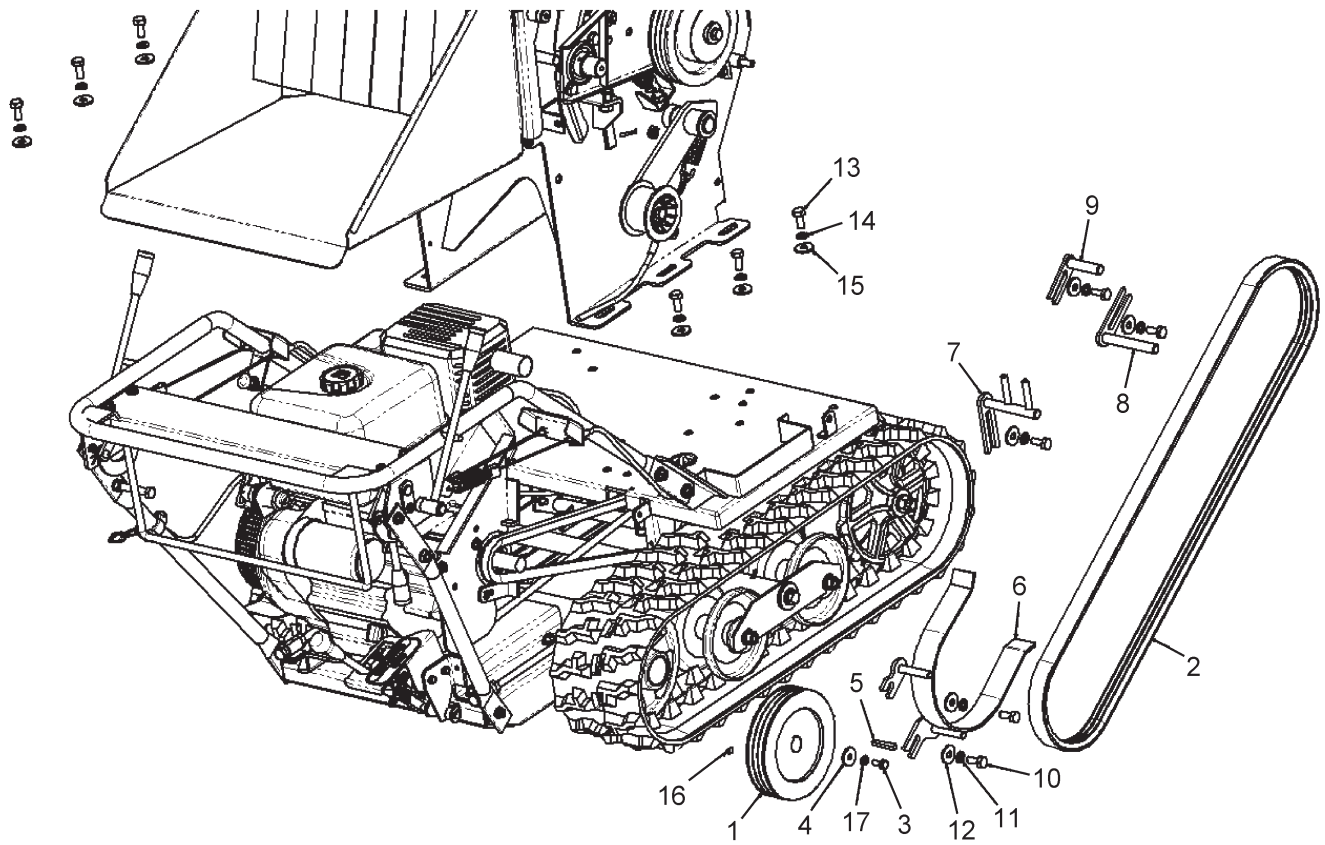

3. HNJ-132B-EU COLUMN MOUNTING

Ref. No.	Parts No.	Parts Name	Q'ty	Remarks
3-1	465095	Pulley	1	
3-2	422452	V-Belt	1	
3-3	409585	Bolt	1	M8x20
3-4	465096	Washer	1	9.0x35xt4.5
3-5	970221	Key	1	
3-6	465097	Belt Stopper	1	
3-7	429850	Belt Stopper	1	
3-8	412196	Belt Stopper	1	
3-9	429851	Belt Stopper	1	
3-10	645122	Bolt	5	M10x25-8T
3-11	645052	Spring Washer	5	M10
3-12	429756	Washer	5	
3-13	645122	Bolt	6	M10x25-8T
3-14	645052	Spring Washer	6	M10
3-15	429756	Washer	6	
3-16	465098	Cap Screw	1	
3-17	126232	Spring Washer	1	M8