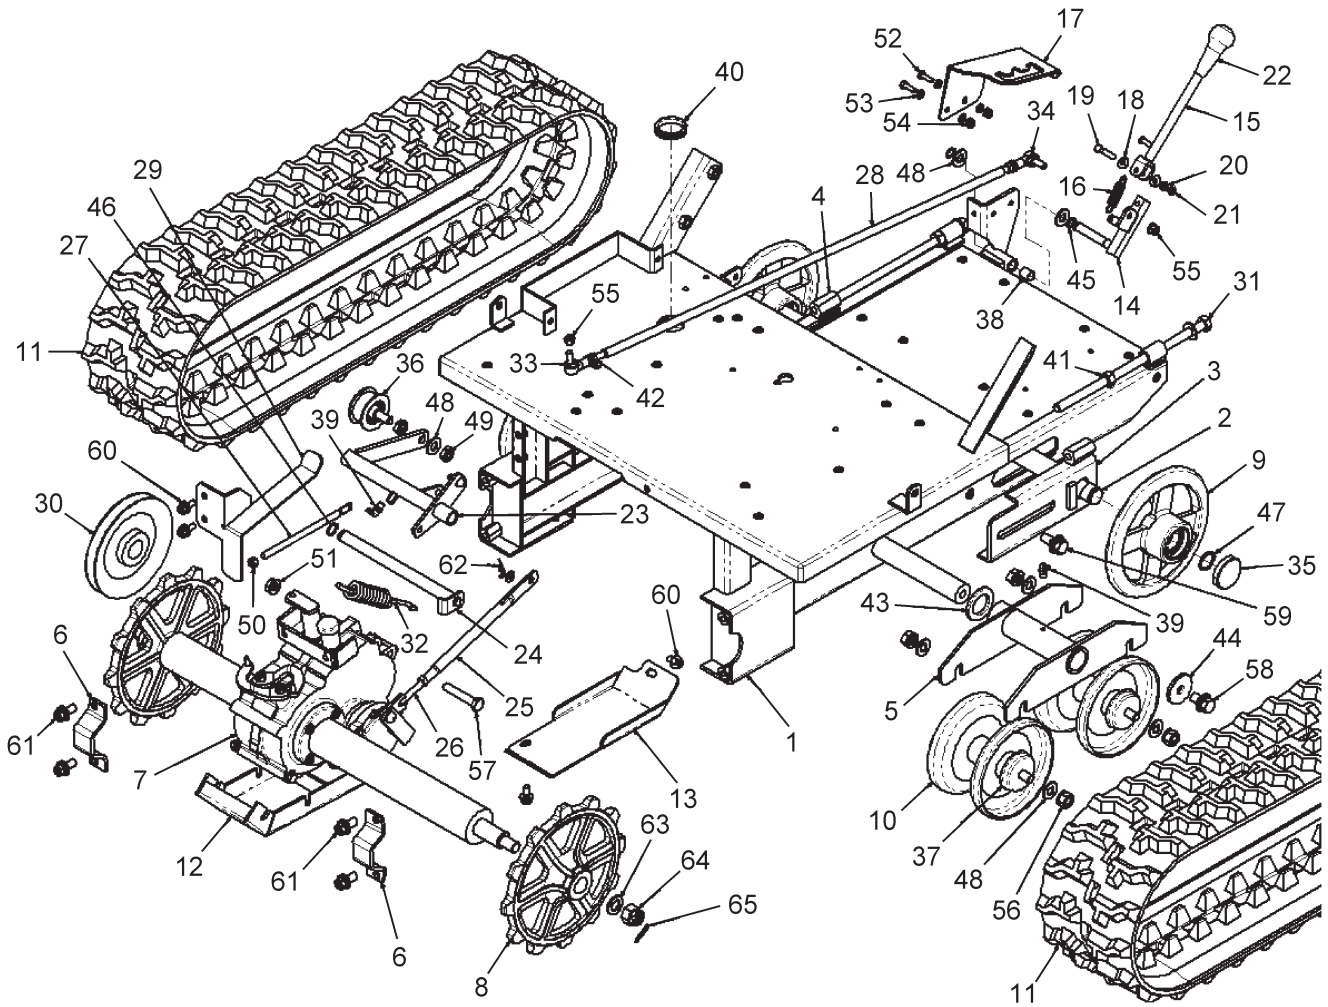

15. HNJ-132B-EU
FRAME, CRAWLER

Ref. No.	Parts No.	Parts Name	Q'ty	Remarks
15-46	645135	C-Sharped Snap Ring	1	S16
15-47	645204	C-Sharped Snap Ring	2	S25
15-48	429869	Washer	7	13x24xt2.5
15-49	465179	Nut	2	M10
15-50	645067	Nut	1	M8
15-51	412441	Nut	1	
15-52	465180	Bolt	2	M6x20
15-53	645207	Washer	4	M6
15-54	412616	Nut	2	
15-55	412612	Nut	2	
15-56	412611	Nut	8	
15-57	465181	Bolt	1	M10x60
15-58	465182	Bolt	2	M12x25
15-59	465183	Bolt	2	M12x30
15-60	412439	Bolt	4	
15-61	465184	Bolt	4	M10x25
15-62	465185	R-Pin	1	#8
15-63	400946	Washer	2	
15-64	401001	Nut	2	
15-65	401002	Split Pin	2