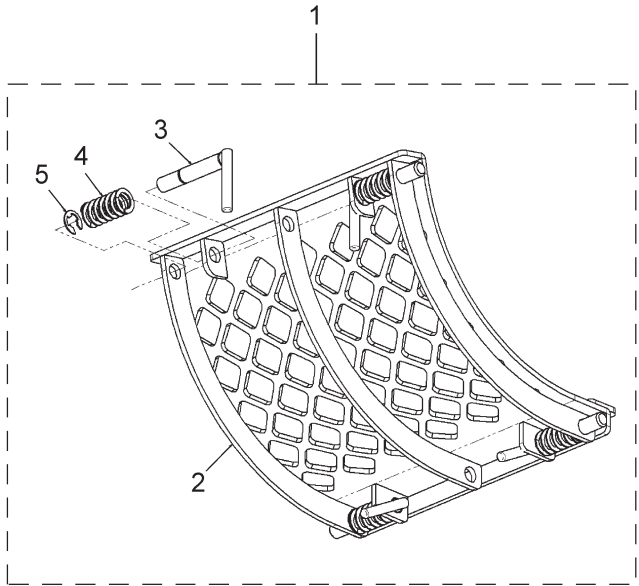

6. HN-132B-EU
COLUMN (Right Side), TENSION ARM, SCREEN

Ref. No.	Parts No.	Parts Name	Q'ty	Remarks
6-1	429861	Screen Ass'y	1	24mm Incl.2-5
6-2	429919	Screen Comp.	1	24mm
6-3	429920	Stopper Comp.	4	
6-4	429921	Spring	4	
6-5	429922	E-Ring	4	E10
6-6	429862	Tension Arm Ass'y	1	Incl.7-13
6-7	429913	Tension Arm Comp.	1	
6-8	429914	Shaft	1	
6-9	429915	Tension Roller	1	
6-10	645051	Bolt	2	M10x20-8T
6-11	645052	Spring Washer	2	M10
6-12	429756	Washer	2	
6-13	412232	Bush	2	
6-14	465132	Washer	1	25x44xt4.0
6-15	645204	C-Sharped Snap Ring	1	S25
6-16	649017	Spring	1	
6-17	415227	Wire	1	
6-18	465133	V-Pulley	1	180-3V-3
6-19	465134	Key	1	10x8x30L
6-20	645076	Cap Screw	1	M8x20
6-21	429865	Washer	1	
6-22	645052	Spring Washer	1	M10
6-23	645122	Bolt	1	M10x25-8T
6-24	415197	Bolt	1	M12x35-8T
6-25	429869	Washer	1	13x24xt2.5
6-26	412331	Nut	1	
6-27	429867	Spring	1	
6-28	429868	Eye Bolt	1	M10x45
6-29	465102	Washer	2	10.5x22xt1.6
6-30	646093	Nut	2	M10
6-31	429866	Shaft	1	
6-32	405955	Cap Screw	1	M8x10