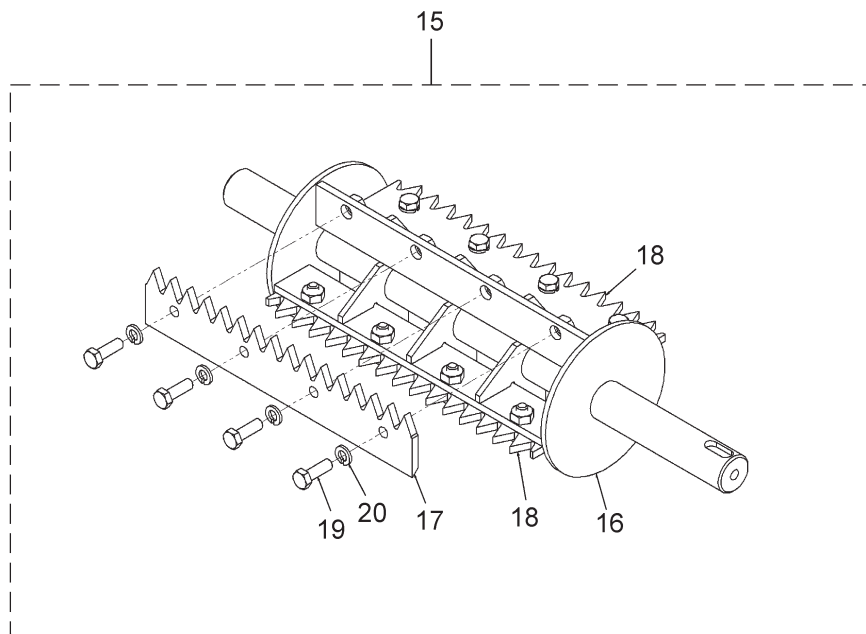

8. HN-132B-EU
FEED ARM, FEED ROLLER

Ref. No.	Parts No.	Parts Name	Q'ty	Remarks
8-1	465136	Arm (L)	1	
8-2	465137	Arm (R)	1	
8-3	465138	Arm Housing	2	
8-4	429883	Bearing	2	FYH RB207
8-5	465139	Cap Screw	8	M8x20
8-6	465140	Washer	8	9x22xt3.2
8-7	465141	Stabilizer	1	
8-8	465142	Collar	2	
8-9	429892	Side Cover Comp (L)	1	
8-10	429891	Side Cover Comp (R)	1	
8-11	405955	Cap Screw	4	M8x10
8-12	429756	Washer	2	
8-13	645052	Spring Washer	2	M10
8-14	646093	Nut	2	M10
8-15	429894	Roller Ass'y	1	Incl.16-20
8-16	429916	Roller Comp.	1	
8-17	429917	Blade A	2	
8-18	429918	Blade B	2	
8-19	645050	Bolt	16	M8x20-8T
8-20	645048	Spring Washer	16	M8
8-21	465143	Bearing	2	SBPFL206
8-22	645122	Bolt	4	M10x25-8T
8-23	465102	Washer	8	10.5x22xt1.6
8-24	645052	Spring Washer	4	M10
8-25	646093	Nut	4	M10