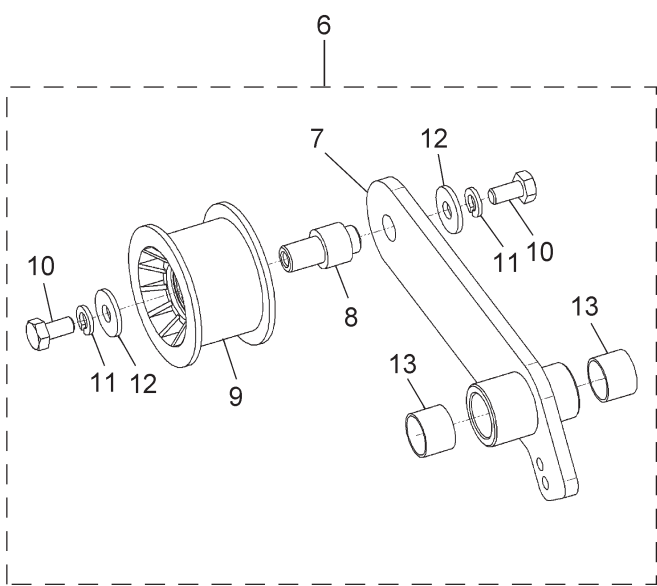

6. HN-132B-EU
COLUMN (Right Side), TENSION ARM, SCREEN

Ref. No.	Parts No.	Parts Name	Q'ty	Remarks
6-1	429861	Screen Ass'y	1	24mm Incl.2-5
6-2	429919	Screen Comp.	1	24mm
6-3	429920	Stopper Comp.	4	
6-4	429921	Spring	4	
6-5	429922	E-Ring	4	E10
6-6	429862	Tension Arm Ass'y	1	Incl.7-13
6-7	429913	Tension Arm Comp.	1	
6-8	429914	Shaft	1	
6-9	429915	Tension Roller	1	
6-10	645051	Bolt	2	M10x20-8T
6-11	645052	Spring Washer	2	M10
6-12	429756	Washer	2	
6-13	412232	Bush	2	
6-14	465132	Washer	1	25x44xt4.0
6-15	645204	C-Sharped Snap Ring	1	S25
6-16	649017	Spring	1	
6-17	415227	Wire	1	
6-18	465133	V-Pulley	1	180-3V-3
6-19	465134	Key	1	10x8x30L
6-20	645076	Cap Screw	1	M8x20
6-21	429865	Washer	1	
6-22	645052	Spring Washer	1	M10
6-23	645122	Bolt	1	M10x25-8T
6-24	415197	Bolt	1	M12x35-8T
6-25	429869	Washer	1	13x24xt2.5
6-26	412331	Nut	1	
6-27	429867	Spring	1	
6-28	429868	Eye Bolt	1	M10x45
6-29	465102	Washer	2	10.5x22xt1.6
6-30	646093	Nut	2	M10
6-31	429866	Shaft	1	
6-32	405955	Cap Screw	1	M8x10