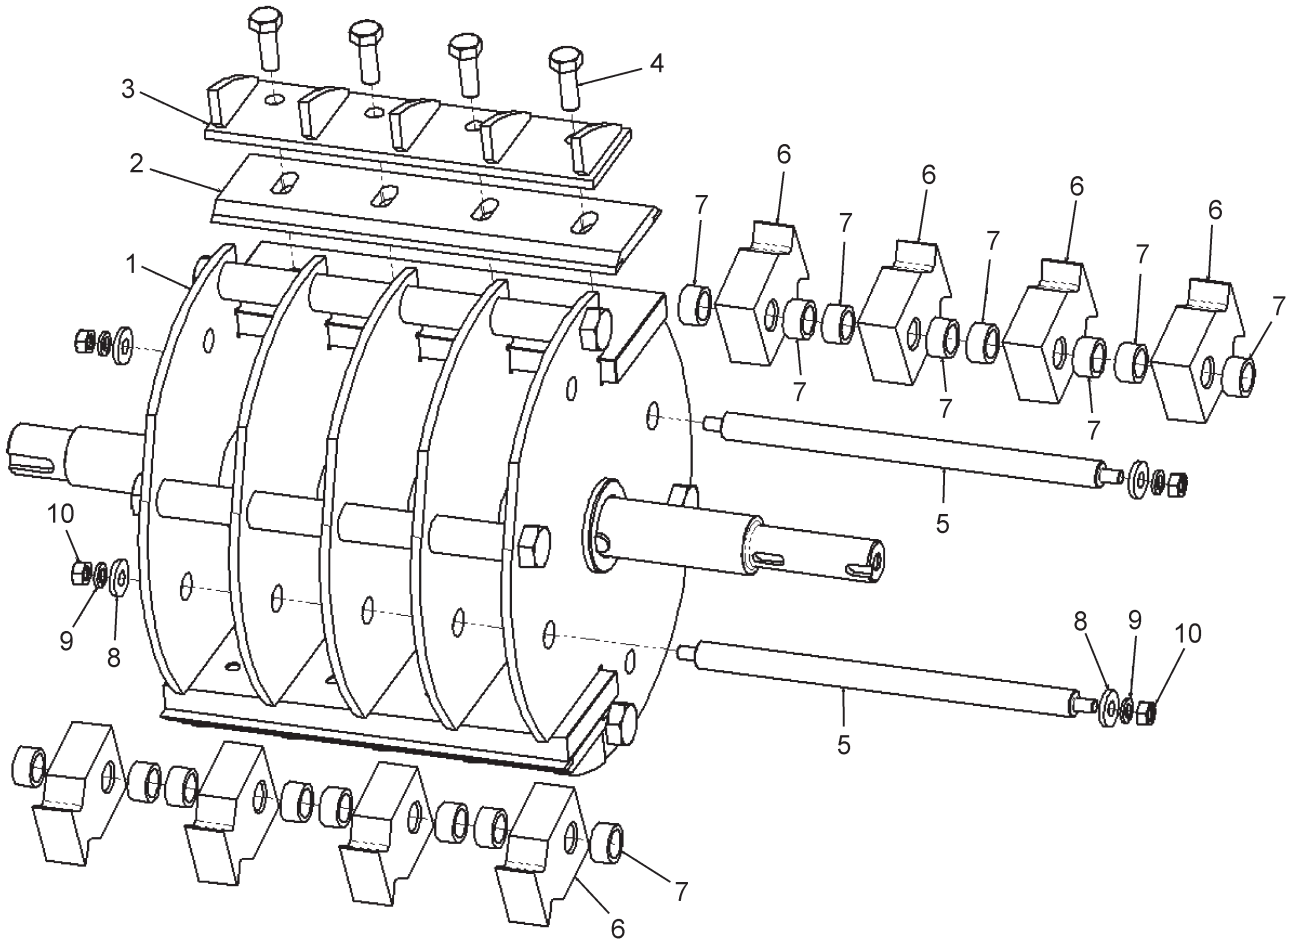

12. HNJ-132B-EU
COMPOSITE ROTOR

Ref. No.	Parts No.	Parts Name	Q'ty	Remarks
12-1	465147	Composite Rotor Comp	1	
12-2	422449	Blade	2	
12-3	429926	Control Plate Comp.	2	
12-4	465148	Bolt	8	M10x30-11T
12-5	465151	Hammer Shaft A	2	
12-6	422450	Hammer	8	
12-7	429929	Spacer C	16	
12-8	429927	Washer	4	9x22xt3.2
12-9	645048	Spring Washer	4	M8
12-10	645067	Nut	4	M8