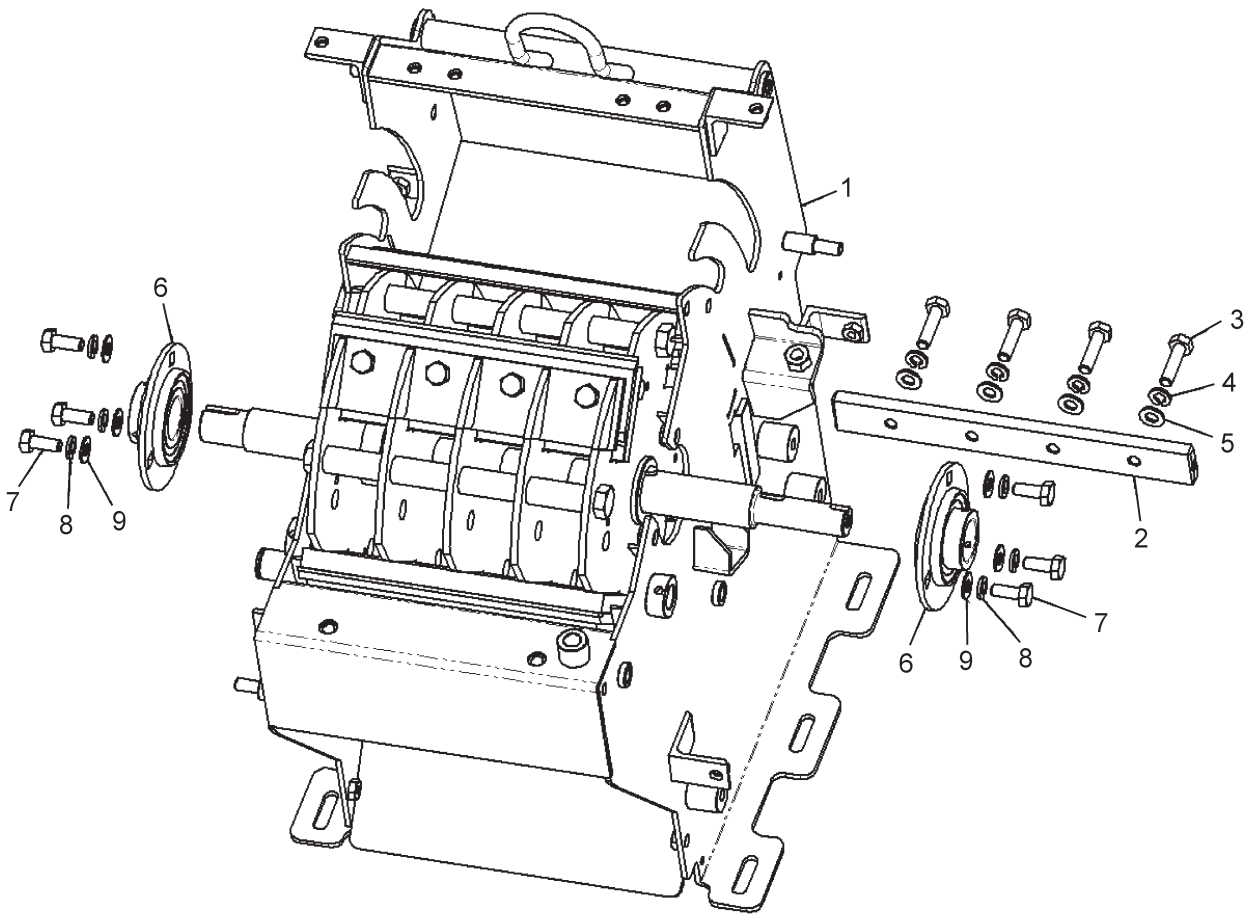

9. HN1-132B-EU
BLADE

Ref. No.	Parts No.	Parts Name	Q'ty	Remarks
9-1	465144	Column Comp.	1	
9-2	422451	Blade	1	
9-3	646103	Bolt	4	M10x40-8T
9-4	645052	Spring Washer	4	M10
9-5	429852	Washer	4	10.5x21xt2.0
9-6	465145	Bearing	2	SBPF207
9-7	645122	Bolt	6	M10x25-8T
9-8	645052	Spring Washer	6	M10
9-9	465102	Washer	6	10.5x22xt1.6