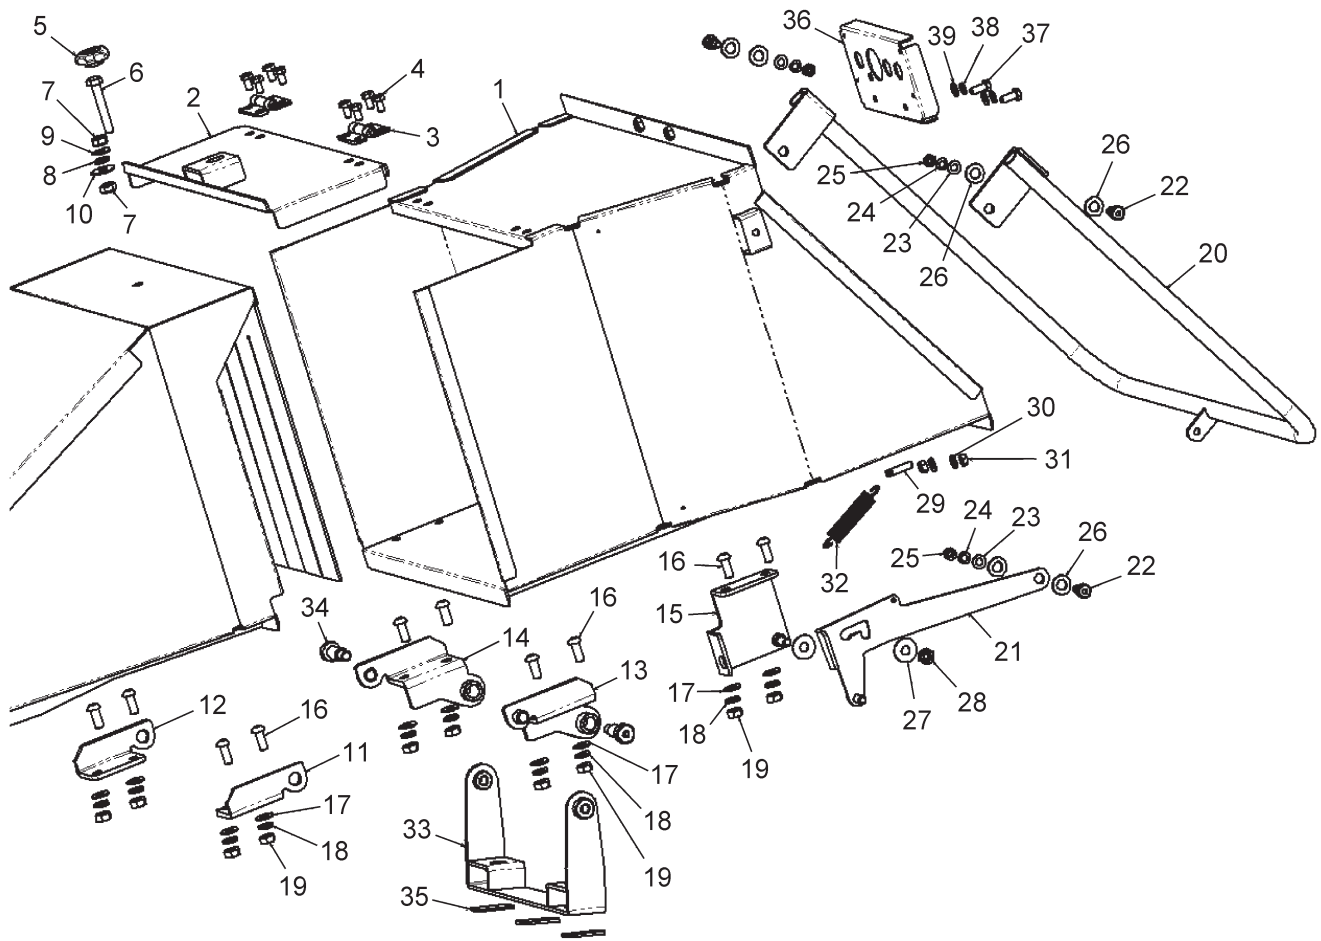

4. HNJ-132B-EU
CHUTE

Ref. No.	Parts No.	Parts Name	Q'ty	Remarks
4-1	465099	Tray Comp.	1	
4-2	465100	Tray Cover Comp.	1	
4-3	639618	Hinge	2	
4-4	645192	Bolt	8	M8x15
4-5	627885	Knob	1	
4-6	465101	Bolt	1	M10x65
4-7	645057	U-Nut	2	UN10
4-8	645052	Spring Washer	1	M10
4-9	465102	Washer	1	10.5x22xt1.6
4-10	429756	Washer	1	
4-11	465103	Chute Hinge (L)	1	
4-12	465104	Chute Hinge (R)	1	
4-13	465105	Tray Hinge (L)	1	
4-14	465106	Tray Hinge (R)	1	
4-15	465107	Base Comp.	1	
4-16	465108	Cap Screw	10	M10x25-8T
4-17	465102	Washer	10	10.5x22xt1.6
4-18	645052	Spring Washer	10	M10
4-19	646093	Nut	10	M10
4-20	465109	Lever Comp.	1	
4-21	465110	Cam Comp.	1	
4-22	465111	Bolt	3	
4-23	645049	Washer	3	M8
4-24	645048	Spring Washer	3	M8
4-25	645067	Nut	3	M8
4-26	429869	Washer	6	13x24xt2.5
4-27	429756	Washer	2	
4-28	645057	U-Nut	1	UN10
4-29	465112	Post	1	
4-30	645049	Washer	2	M8
4-31	645067	Nut	2	M8
4-32	465113	Spring	1	
4-33	465114	Tray Foot Comp.	1	
4-34	429858	Bolt	2	
4-35	465115	Buffer	3	
4-36	465116	Control Panel	1	
4-37	645054	Bolt	2	M8x20-8T
4-38	645048	Spring Washer	2	M8
4-39	645049	Washer	2	M8