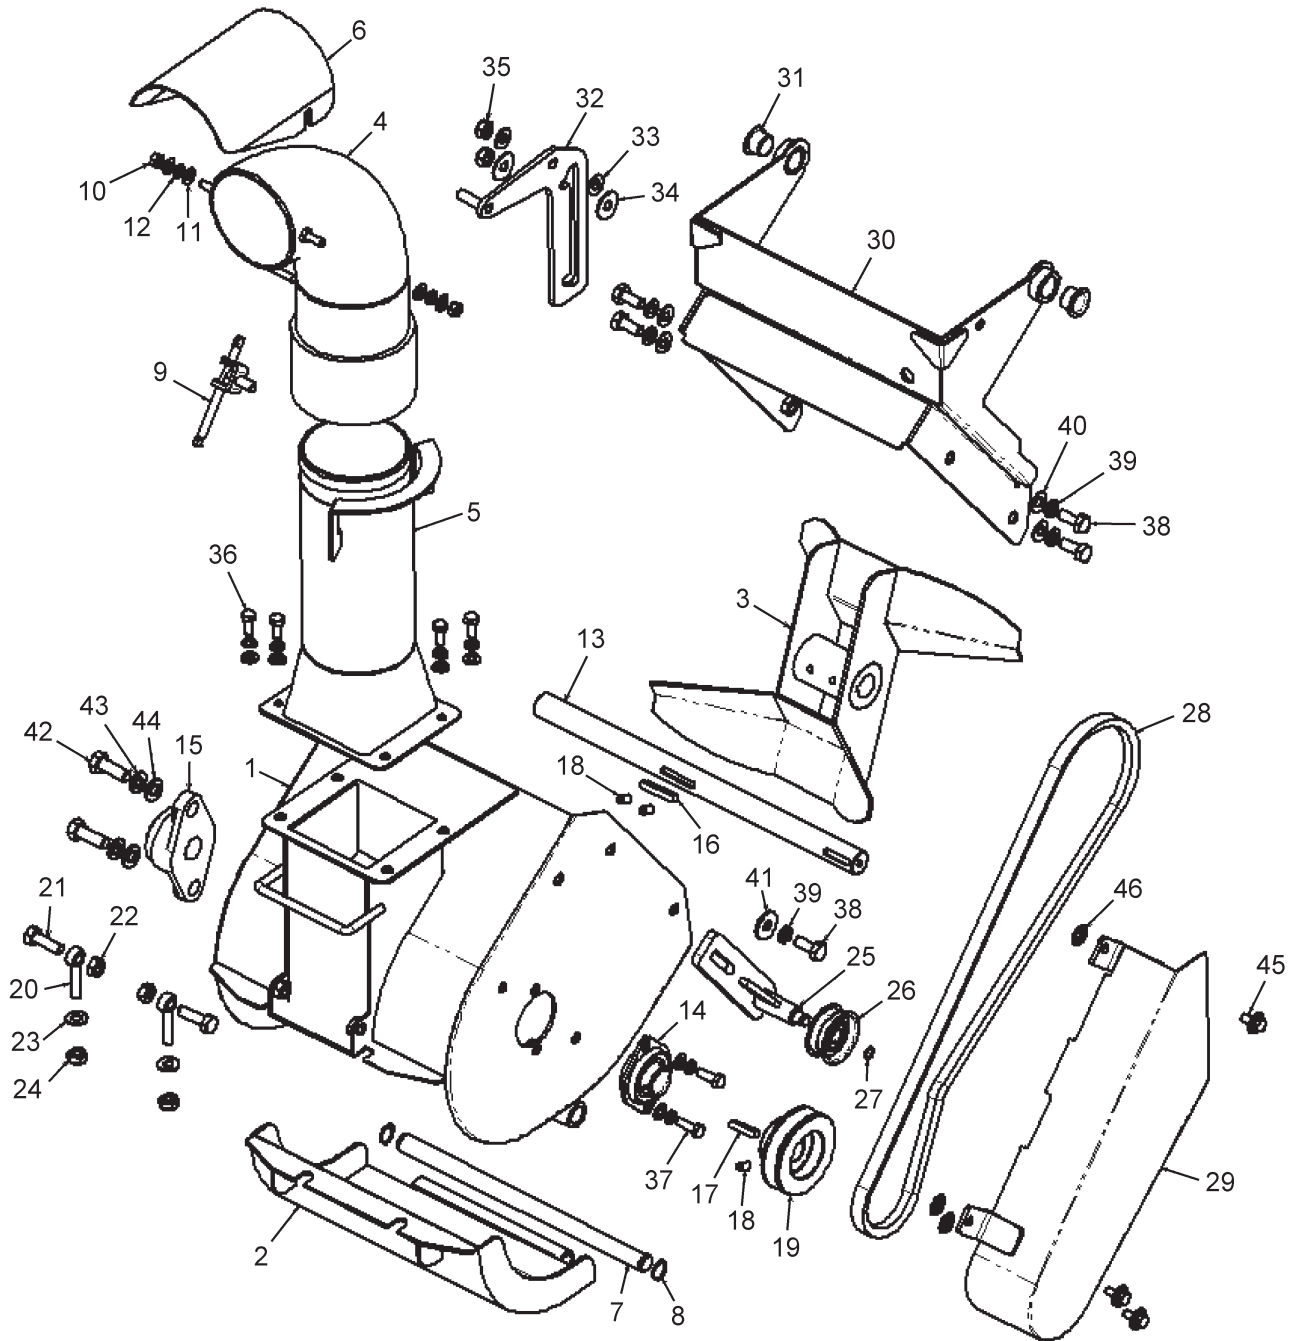

2. HNJ-132B-EU BLOWER

Ref. No.	Parts No.	Parts Name	Q'ty	Remarks
2-1	465152	Blower Casing	1	
2-2	412583	Cover Comp.	1	
2-3	412584	Impeller Comp.	1	
2-4	415259	Duct	1	
2-5	465153	Duct	1	
2-6	412586	Guide	1	
2-7	412587	Shaft	1	
2-8	412315	C-Sharped Snap Ring	2	S18
2-9	429796	Bolt	1	
2-10	645061	U-Nut	2	
2-11	645049	Washer	10	M8
2-12	645048	Spring Washer	8	M8
2-13	415262	Shaft	1	
2-14	412413	Bearing	1	
2-15	412410	Bearing	1	
2-16	412418	Key	1	
2-17	412417	Key	1	7x7x35L
2-18	645076	Cap Screw	3	M8x20
2-19	465154	Pulley	1	3.5B1
2-20	412414	Eye Bolt	2	M10x50
2-21	465131	Bolt	2	M10x35-8T
2-22	646093	Nut	2	M10
2-23	465102	Washer	2	10.5x22xt1.6
2-24	645057	U-Nut	2	UN10
2-25	465155	Idler	1	
2-26	424944	Tension Pulley	1	
2-27	645210	C-Sharped Snap Ring	1	S12
2-28	422456	V-Belt	1	
2-29	465156	Belt Cover	1	
2-30	429937	Bracket Comp.	1	
2-31	429938	Bush	2	LFF-2015
2-32	465157	Blower Link	1	
2-33	465102	Washer	2	10.5x22xt1.6
2-34	429756	Washer	2	
2-35	645057	U-Nut	2	UN10
2-36	645054	Bolt	4	M8x20-8T
2-37	645050	Bolt	2	M8x20-8T
2-38	465158	Bolt	5	M10x25-8T
2-39	645052	Spring Washer	5	M10
2-40	465102	Washer	4	10.5x22xt1.6
2-41	429756	Washer	1	
2-42	415197	Bolt	2	M12x35-8T
2-43	646095	Spring Washer	2	M12
2-44	429869	Washer	2	13x24xt2.5
2-45	465094	Bolt	3	M8x20WSW
2-46	465159	Washer	3	M8