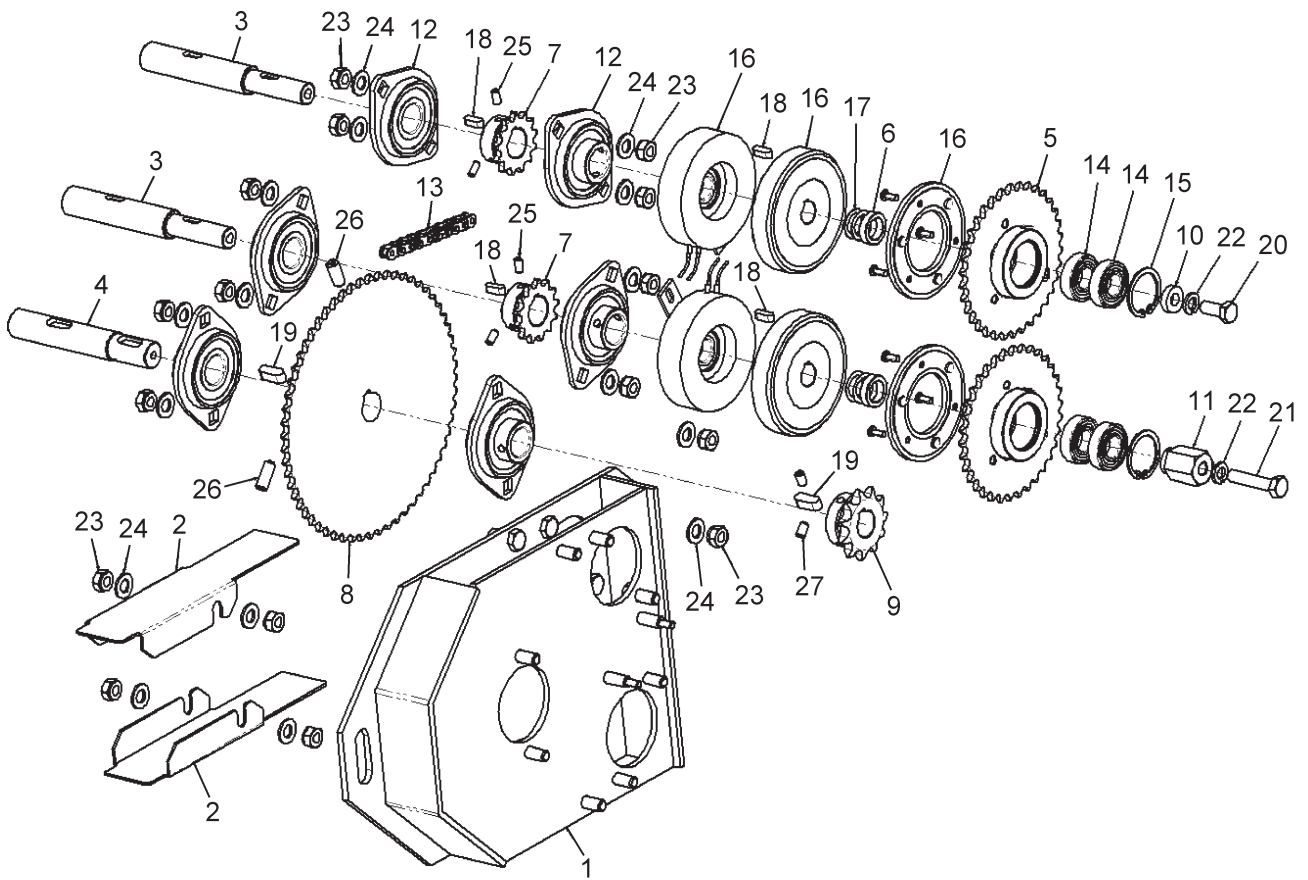

10. HNJ-132B-EU
REDUCTION GEAR UNIT

Ref. No.	Parts No.	Parts Name	Q'ty	Remarks
10-1	429897	Reduction Gear Frame Comp.	1	
10-2	429898	Frame Cover	2	
10-3	429899	Shaft	2	
10-4	429900	Shaft	1	
10-5	429901	Sprocket	2	35A34T
10-6	412380	Collar	2	
10-7	429902	Sprocket	2	35B13T
10-8	429903	Sprocket	1	35B60T
10-9	429904	Sprocket	1	40B11T
10-10	429905	Washer	1	
10-11	465146	Collar	1	
10-12	412378	Bearing Unit	6	
10-13	429907	Chain	1	#35-72
10-14	429908	Bearing	4	#6002 2RS
10-15	429909	C-Sharped Snap Ring	2	H32
10-16	412379	Electromagnetic Clutch Ass'y	2	
10-17	415189	Shim	2~8	
10-18	412384	Key	4	5x5x15L
10-19	645161	Key	2	7x7x20L
10-20	645054	Bolt	1	M8x20-8T
10-21	645050	Bolt	1	M8x20-8T
10-22	645048	Spring Washer	2	M8
10-23	645061	U-Nut	16	
10-24	645049	Washer	16	M8
10-25	405956	Cap Screw	4	M6x8
10-26	405964	Cap Screw	2	M8x20
10-27	405956	Cap Screw	2	M6x8