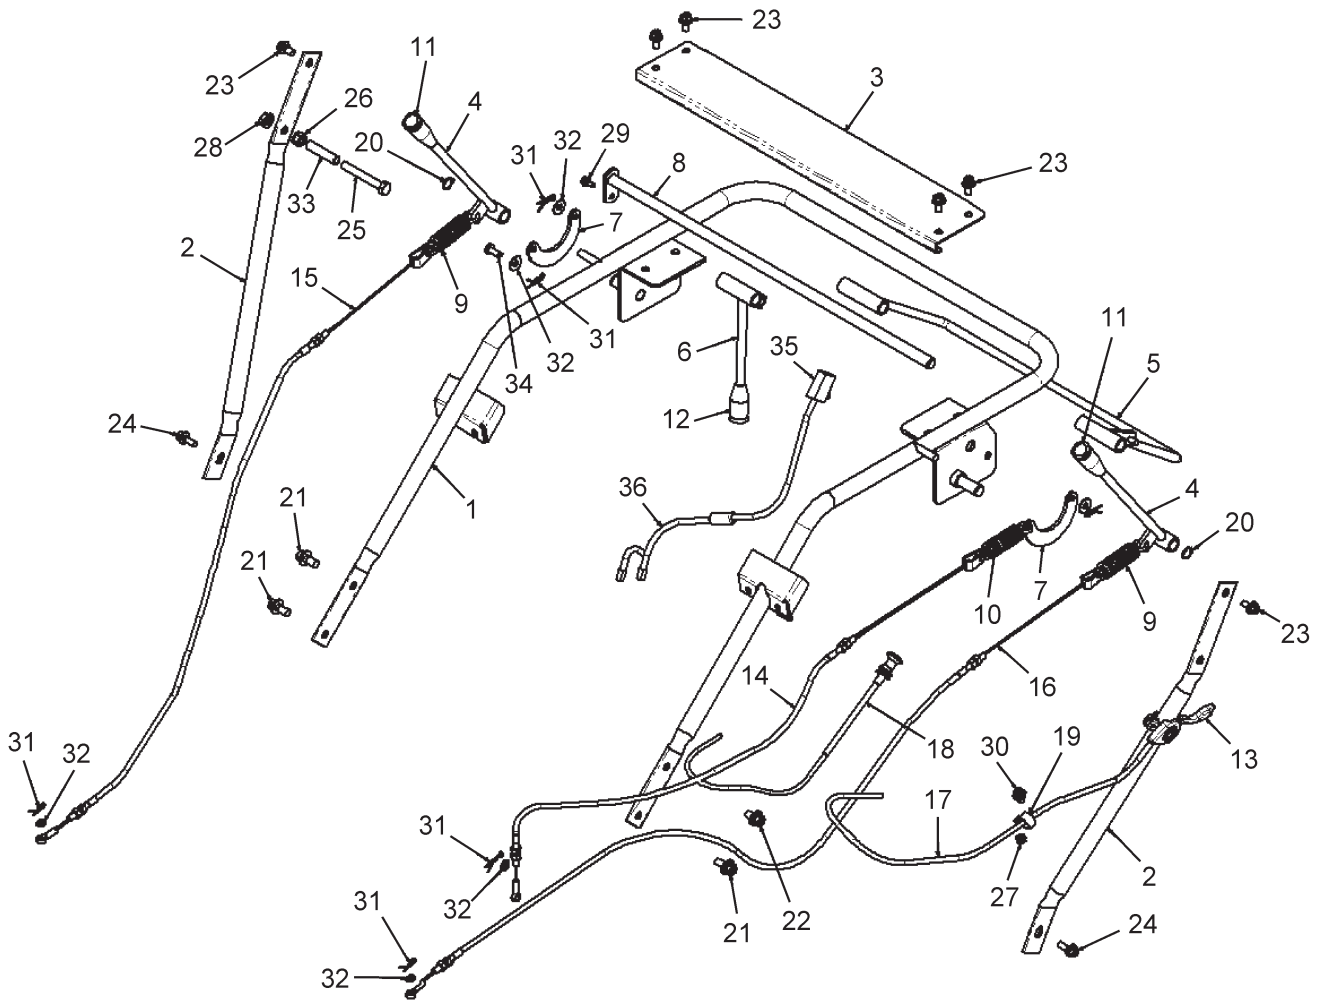

16. HNJ-132B-EU
HANDLE, LEVER

Ref. No.	Parts No.	Parts Name	Q'ty	Remarks
16-1	465186	Handle	1	
16-2	412478	Handle Stay	2	
16-3	412479	Handle Cover	1	
16-4	412480	Side Clutch Lever	2	
16-5	465187	Deadman Lever	1	
16-6	412482	Clutch Lever	1	
16-7	649028	Link	2	
16-8	412483	Clutch Lever Shaft	1	
16-9	406237	Clutch Lever Spring	2	
16-10	649017	Spring	1	
16-11	649020	Knob	2	
16-12	412484	Knob	1	
16-13	429823	Throttle Lever Ass'y	1	
16-14	412486	Control Wire A	1	
16-15	412487	Control Wire B	1	
16-16	412488	Control Wire C	1	
16-17	412489	Throttle Wire	1	
16-18	628180	Choke Wire	1	
16-19	628177	Clamp	1	
16-20	645135	C-Sharped Snap Ring	2	S16
16-21	412438	Bolt	3	
16-22	412491	Bolt	1	
16-23	412439	Bolt	6	
16-24	412490	Bolt	2	
16-25	412492	Bolt	1	
16-26	412441	Nut	1	
16-27	645067	Nut	1	M8
16-28	412493	Nut	1	
16-29	412494	Bolt	1	
16-30	412495	Bolt	1	
16-31	645068	Snap Pin	6	
16-32	645049	Washer	6	M8
16-33	412496	Tube	1	
16-34	412232	Pin	1	
16-35	648952	Micro Switch	1	
16-36	465188	Wire Harness	1